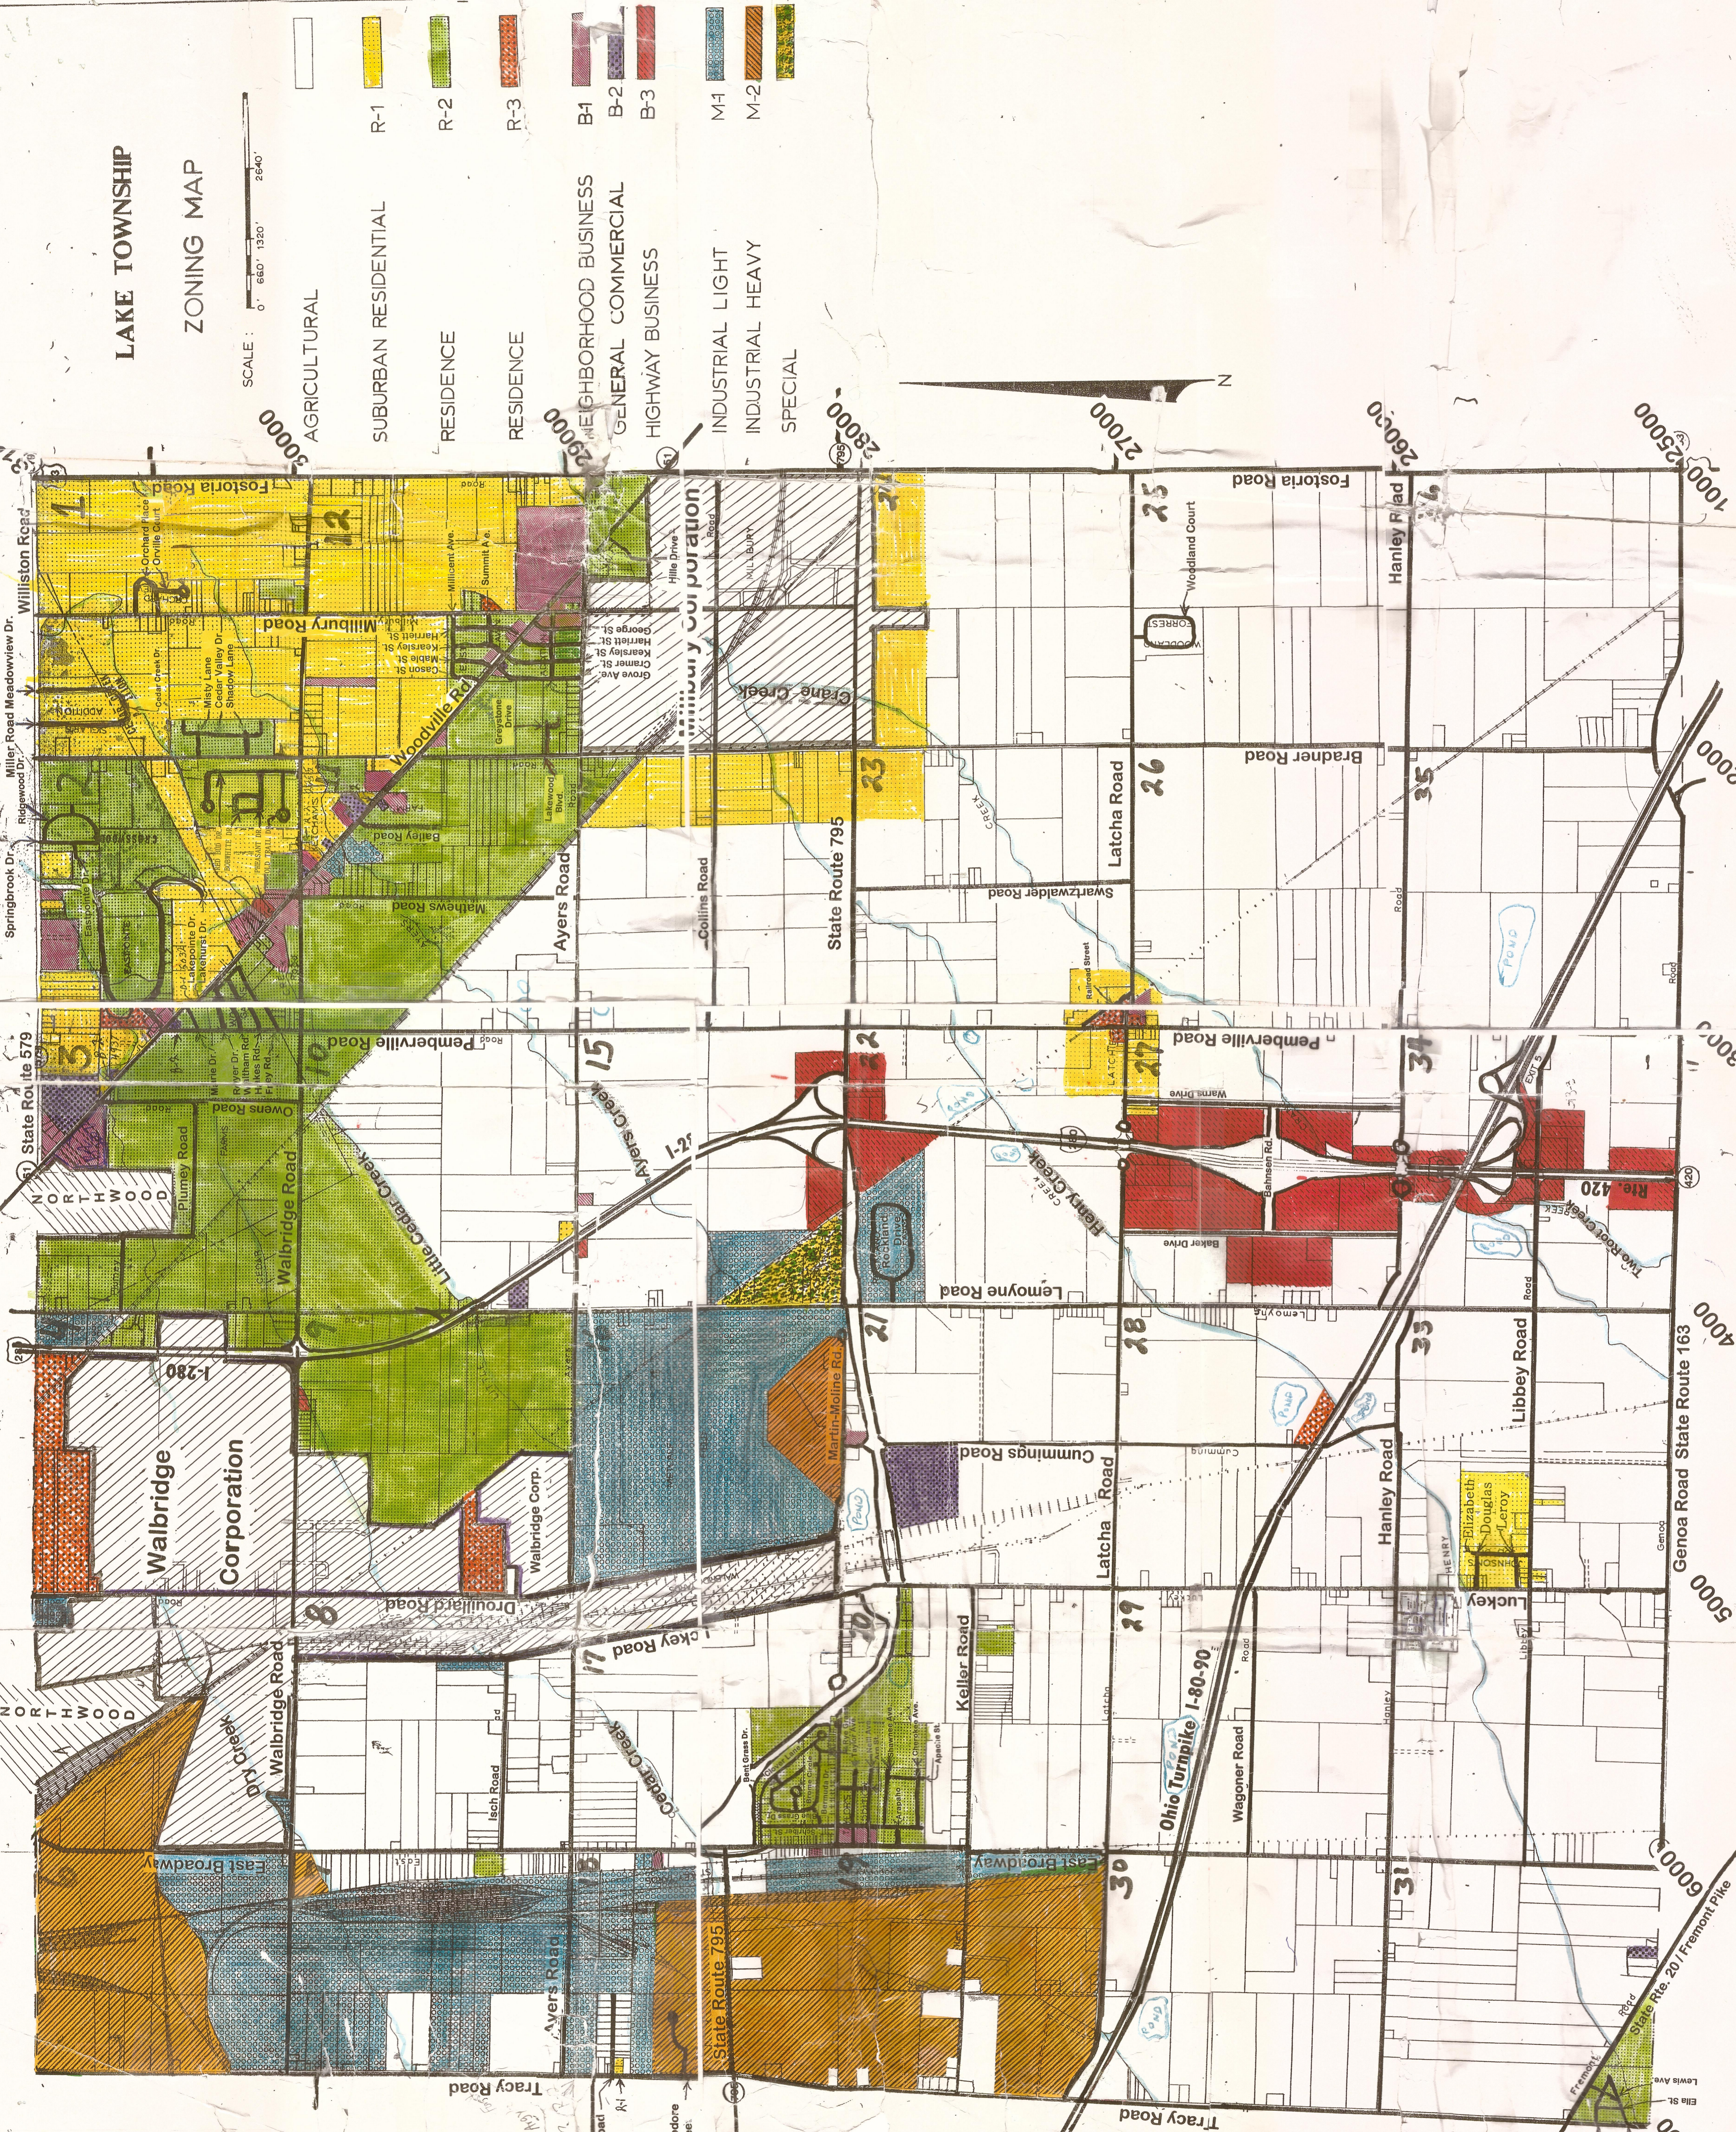

LAKE TOWNSHIP

ZONING MAP

SCALE: 0' 660' 1320' 2640'

AGRICULTURAL

SUBURBAN RESIDENTIAL R-1

RESIDENCE R-2

RESIDENCE R-3

NEIGHBORHOOD BUSINESS B-1

GENERAL COMMERCIAL B-2

HIGHWAY BUSINESS B-3

INDUSTRIAL LIGHT M-1

INDUSTRIAL HEAVY M-2

SPECIAL

Lake Township Zoning Map

Revised to February 20, 2004